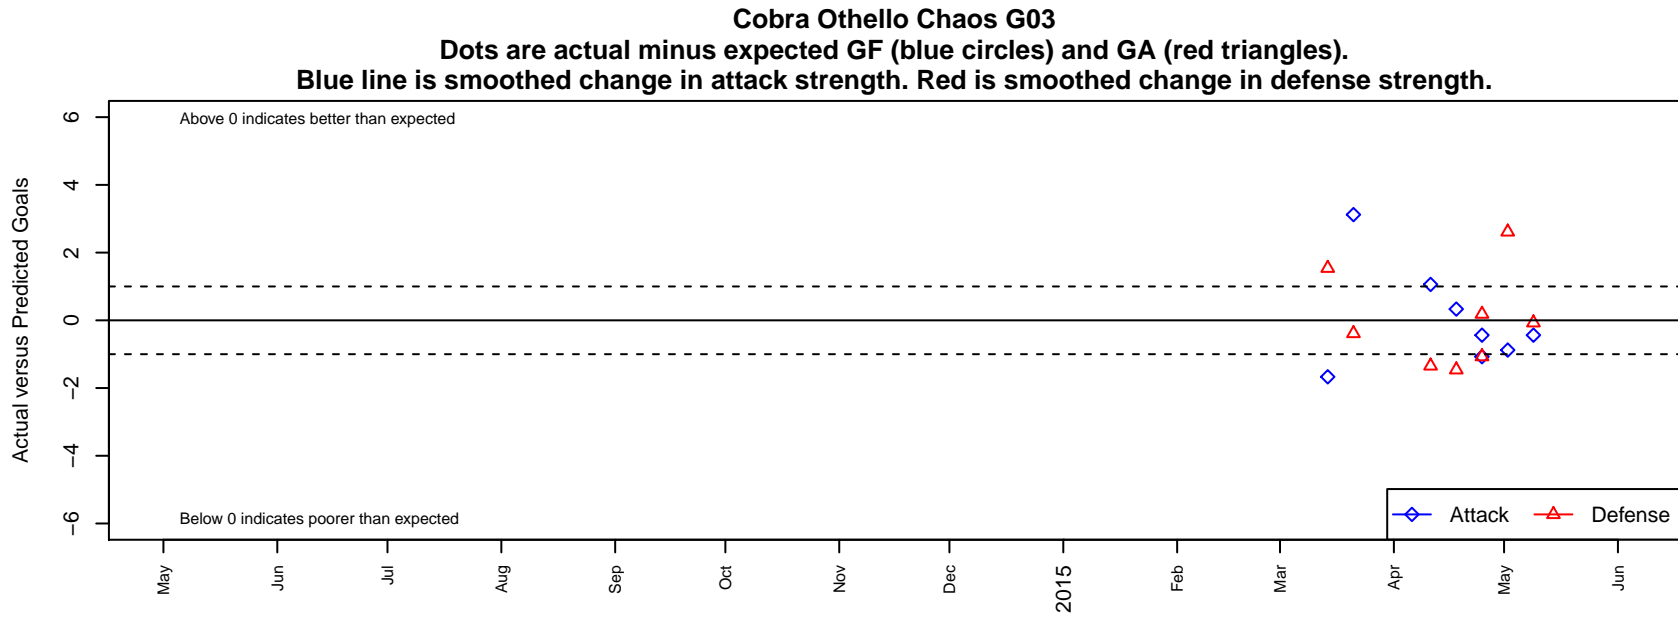

# Cobra Othello Chaos G03

Cobra Premier Soccer  
Othello, WA  
G03 total strength=6  
attack=0.11 defense=0.04  
spr league = Spr PSPL-Inland Div 3 U11

alt names used:  
Cobra Chaos

Venues played:  
2014 Spr PSPL-Inland Div 3 U11

**attack and defense variance (black dot)  
relative to other teams  
and top 10 in region**

**attack and defense rating  
relative to others at age  
and all opponents in last 13 months**

**attack and defense rating  
relative to others at age  
and all opponents in last 13 months**

**Performance relative to 13 month average**

**Performance relative to 13 month average**

Distribution of opponents  
 Red = Lose zone, Blue = Win zone, Green = Even  
 Black line separates win/lose zones